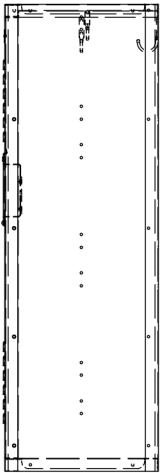

36" High Single Tier  
Jorgenson Signature Locker

B

B

A

A

Allow  $\frac{1}{16}$ " growth per frame

Jorgenson Lockers

1239 South 700 West  
Salt Lake City, UT 84104  
101 Johnston Circle  
Palmetto, GA 30268