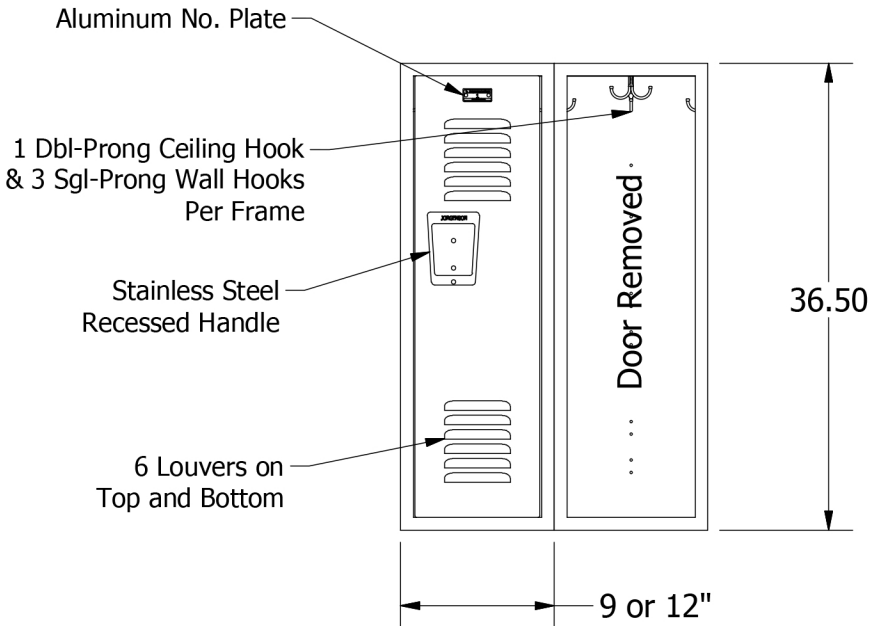

36" High Single Tier  
Jorgenson Signature Locker

B

B

A

A

Allow  $\frac{1}{16}$ " growth per frame

Jorgenson Lockers

1239 South 700 West  
Salt Lake City, UT 84104  
101 Johnston Circle  
Palmetto, GA 30268